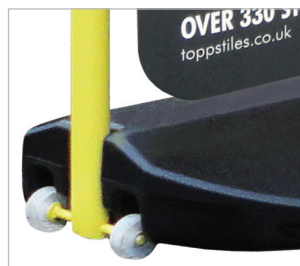

SWINGER 3000 PANEL OPTION

The medium sized Swinger option.

- Gloss white aluminium panel (588 x 917mm) – ideal for screen/digitally printed graphics or vinyl application.
- Flat side oval steel tube frame (50 x 25mm) – available in black or white from stock.
- Frames also available in any RAL colour (minimum order quantity 25).
- Patented 'D-Flex' panel hangers make panel fitting quick and easy.
- Black water fillable polyethylene bases for optimum stability. Bases also available in any RAL colour (minimum order quantity 500).
- Built in wheels for ease of movement.
- Clip-on Tactical Headers also available (see page 17).

Optional RAL coloured frames available (minimum order quantity 25).

Display Area (mm)	O/A Dimensions (w x h x d mm)	Weight (kg) Empty/Full	Frame Colour	Order Code
588 x 917	688 x 1119 x 600	12/31	White	H3000BWWA
			Black	H3000BBWA